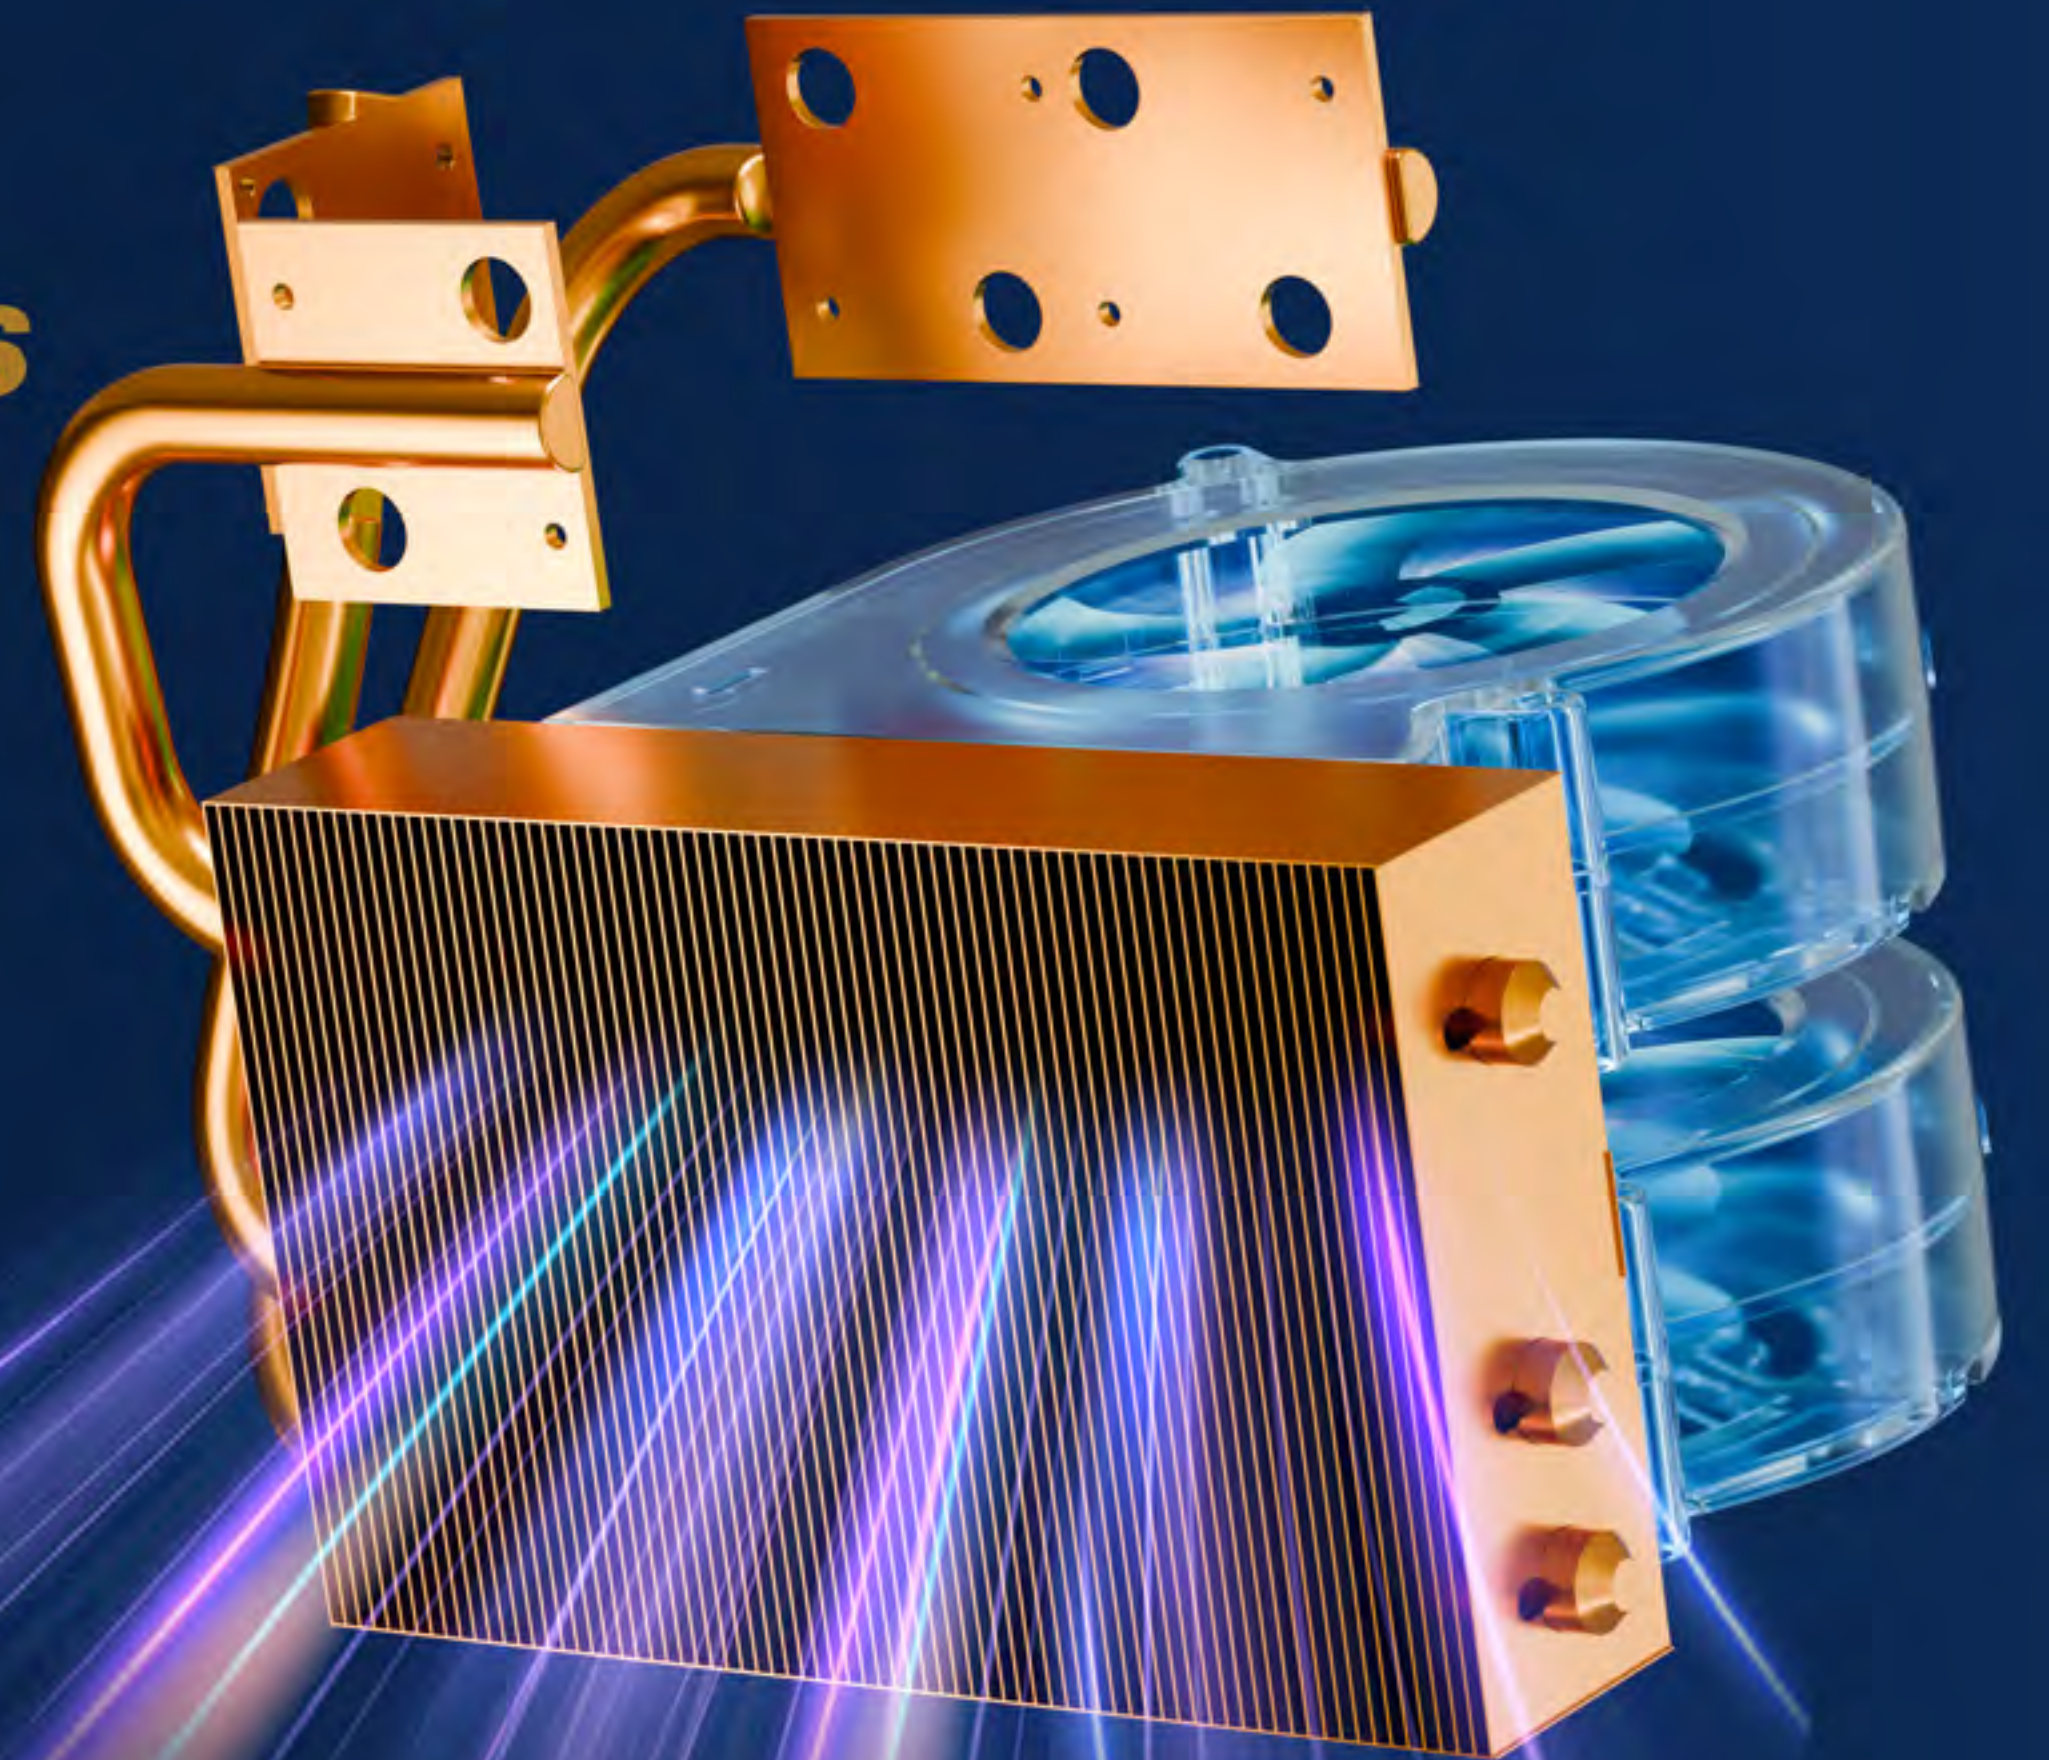

Copper tube+heat dissipation fins

Copper tube heat conduction+large fin heat dissipation solution, high-quality copper tubes are durable and long-lasting.