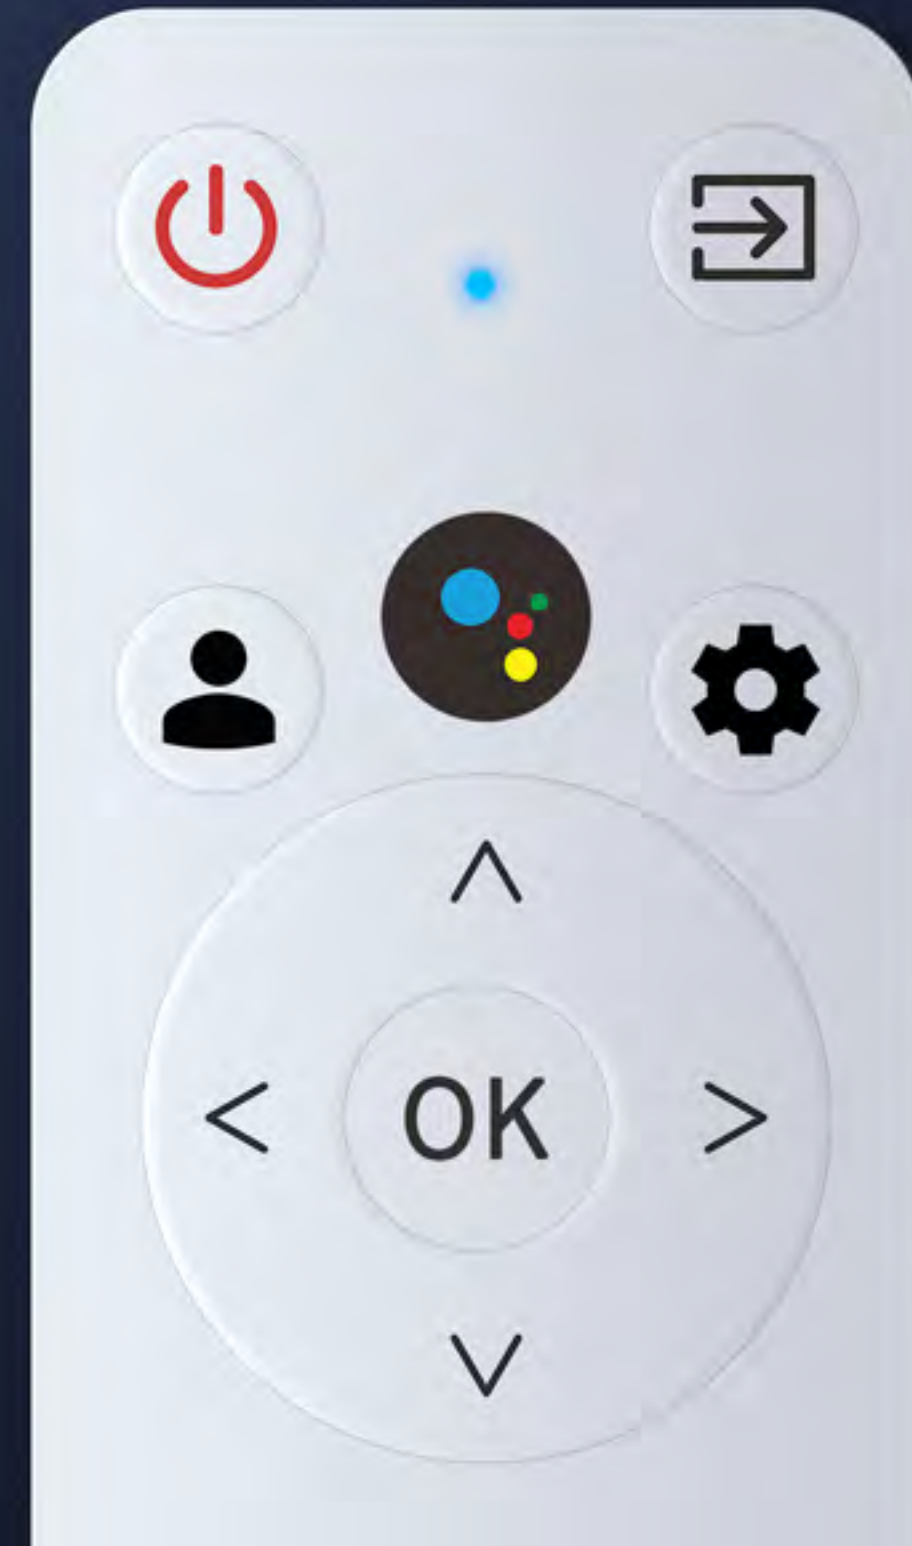

USB*2

HDMI

DC IN

3.5MM
audio interface

LAN Interface

S / PDIF

Excellent Google voice control

20Wx2
Dual speakers

100" screen
1.2:1 high transmittance

auto keystone

Autofocus

1080P

Free rotation
gimbal

5G+2.4G
dual band WiFi

Bluetooth 5.0

Google TV