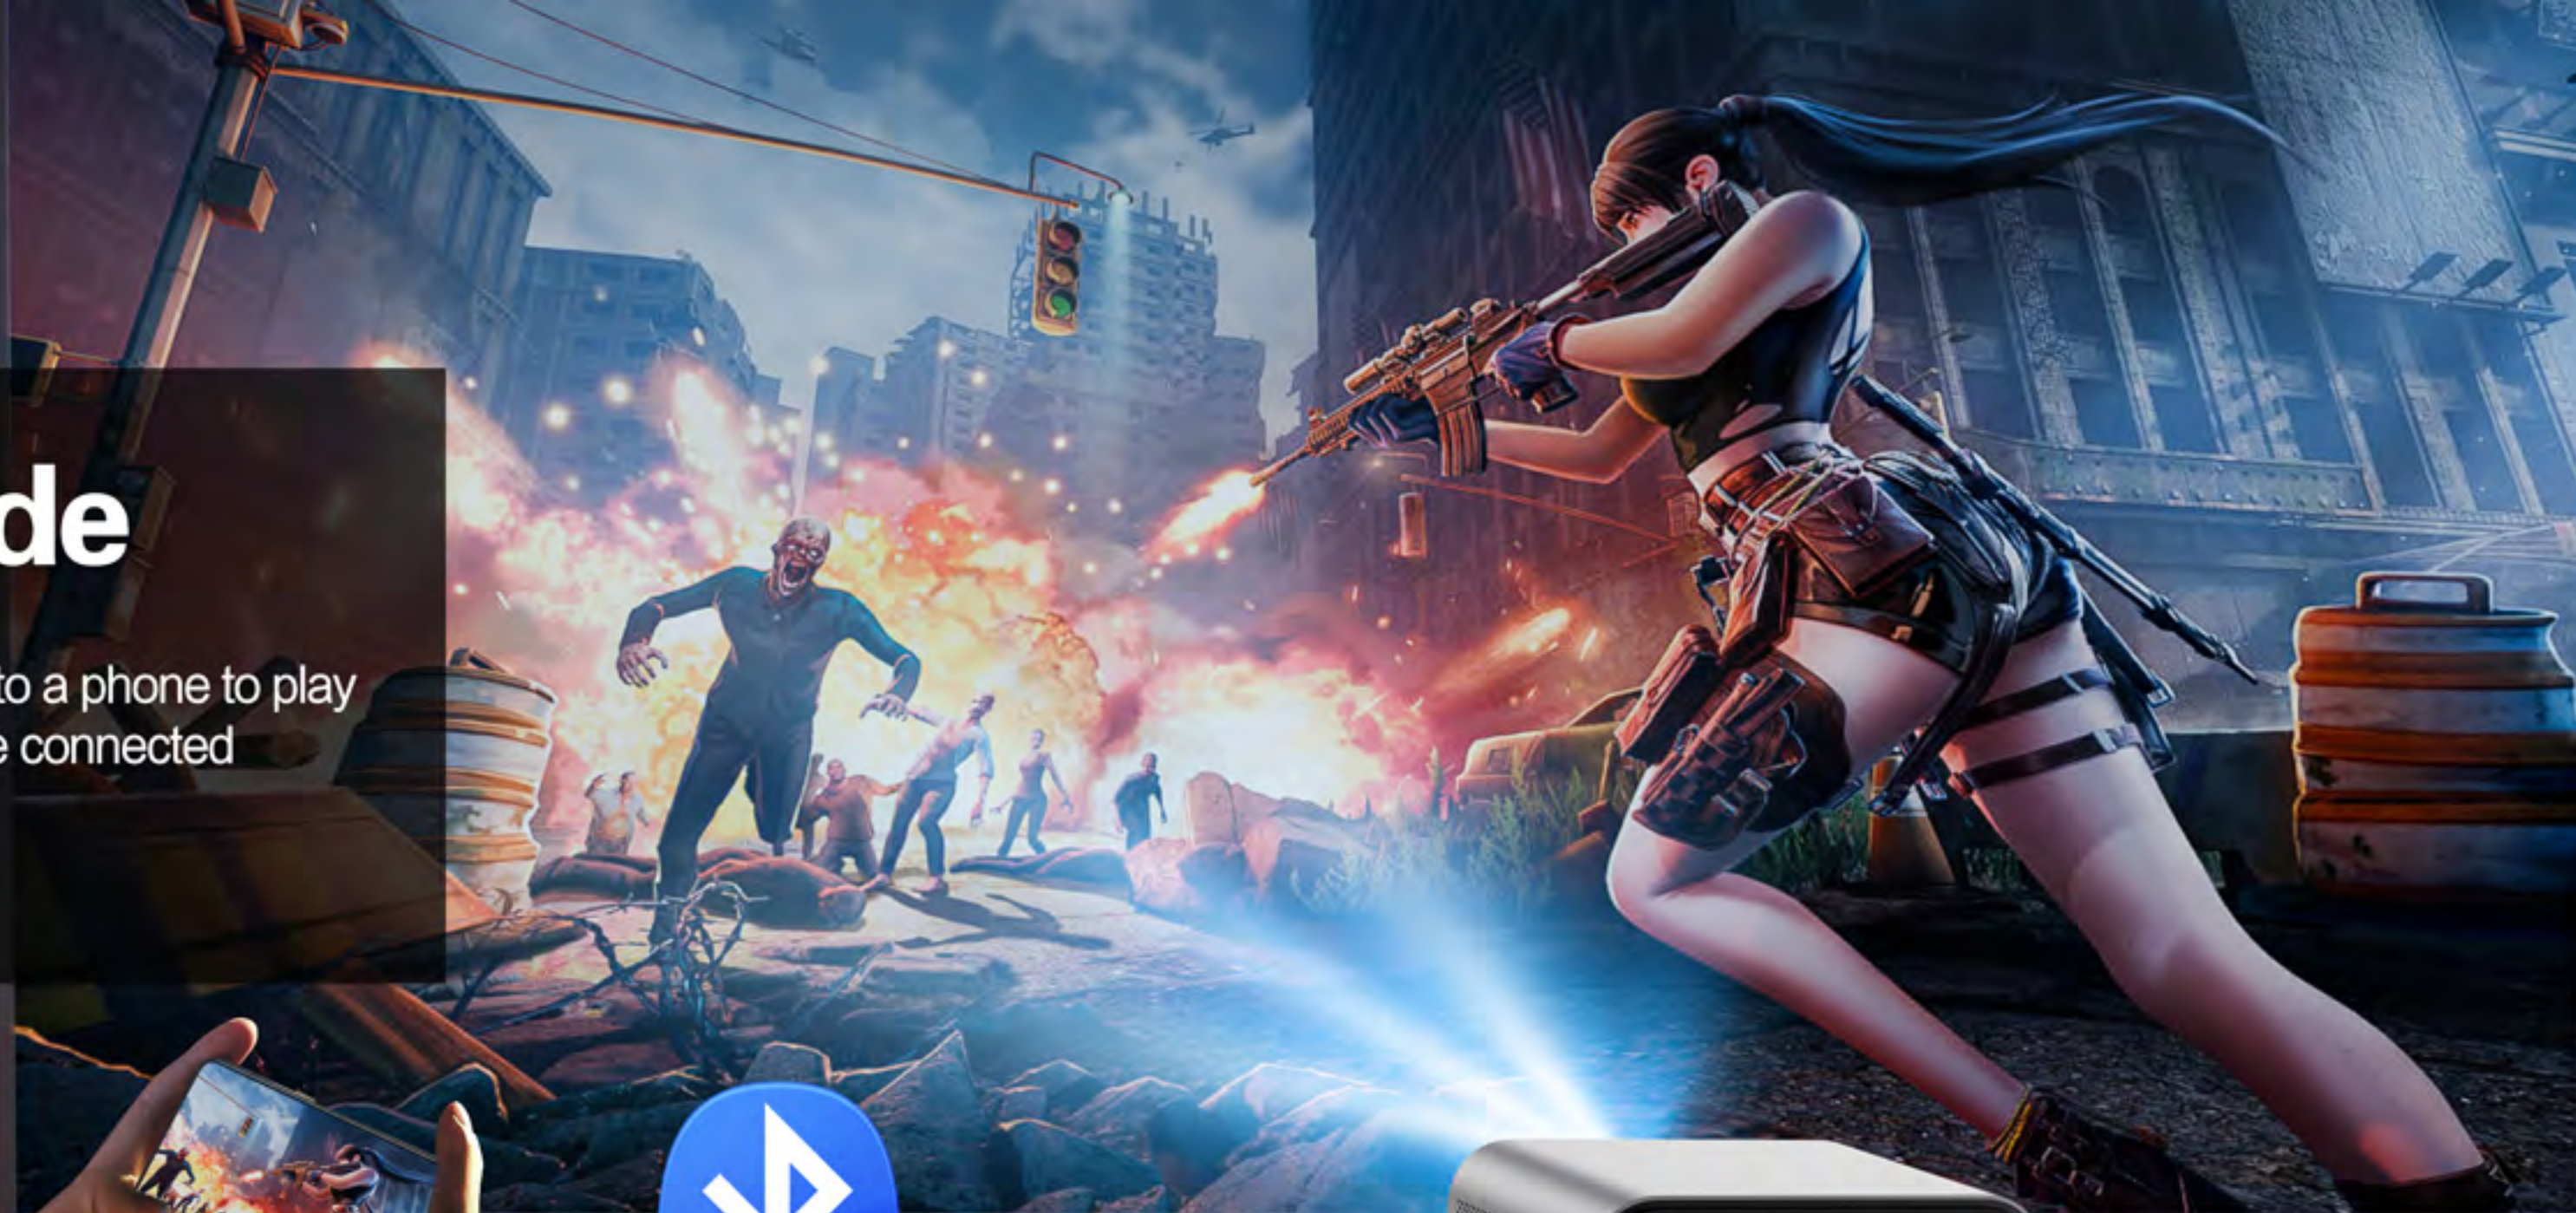

Fitness Exercise

Yoga, aerobic fitness, jogging and other occasions

*Cine*VERSUM

Home Cinema Par Excellence

Bluetooth audio mode

It can be used as a Bluetooth speaker alone and connected to a phone to play music. Bluetooth keyboard and Bluetooth mouse can also be connected externally