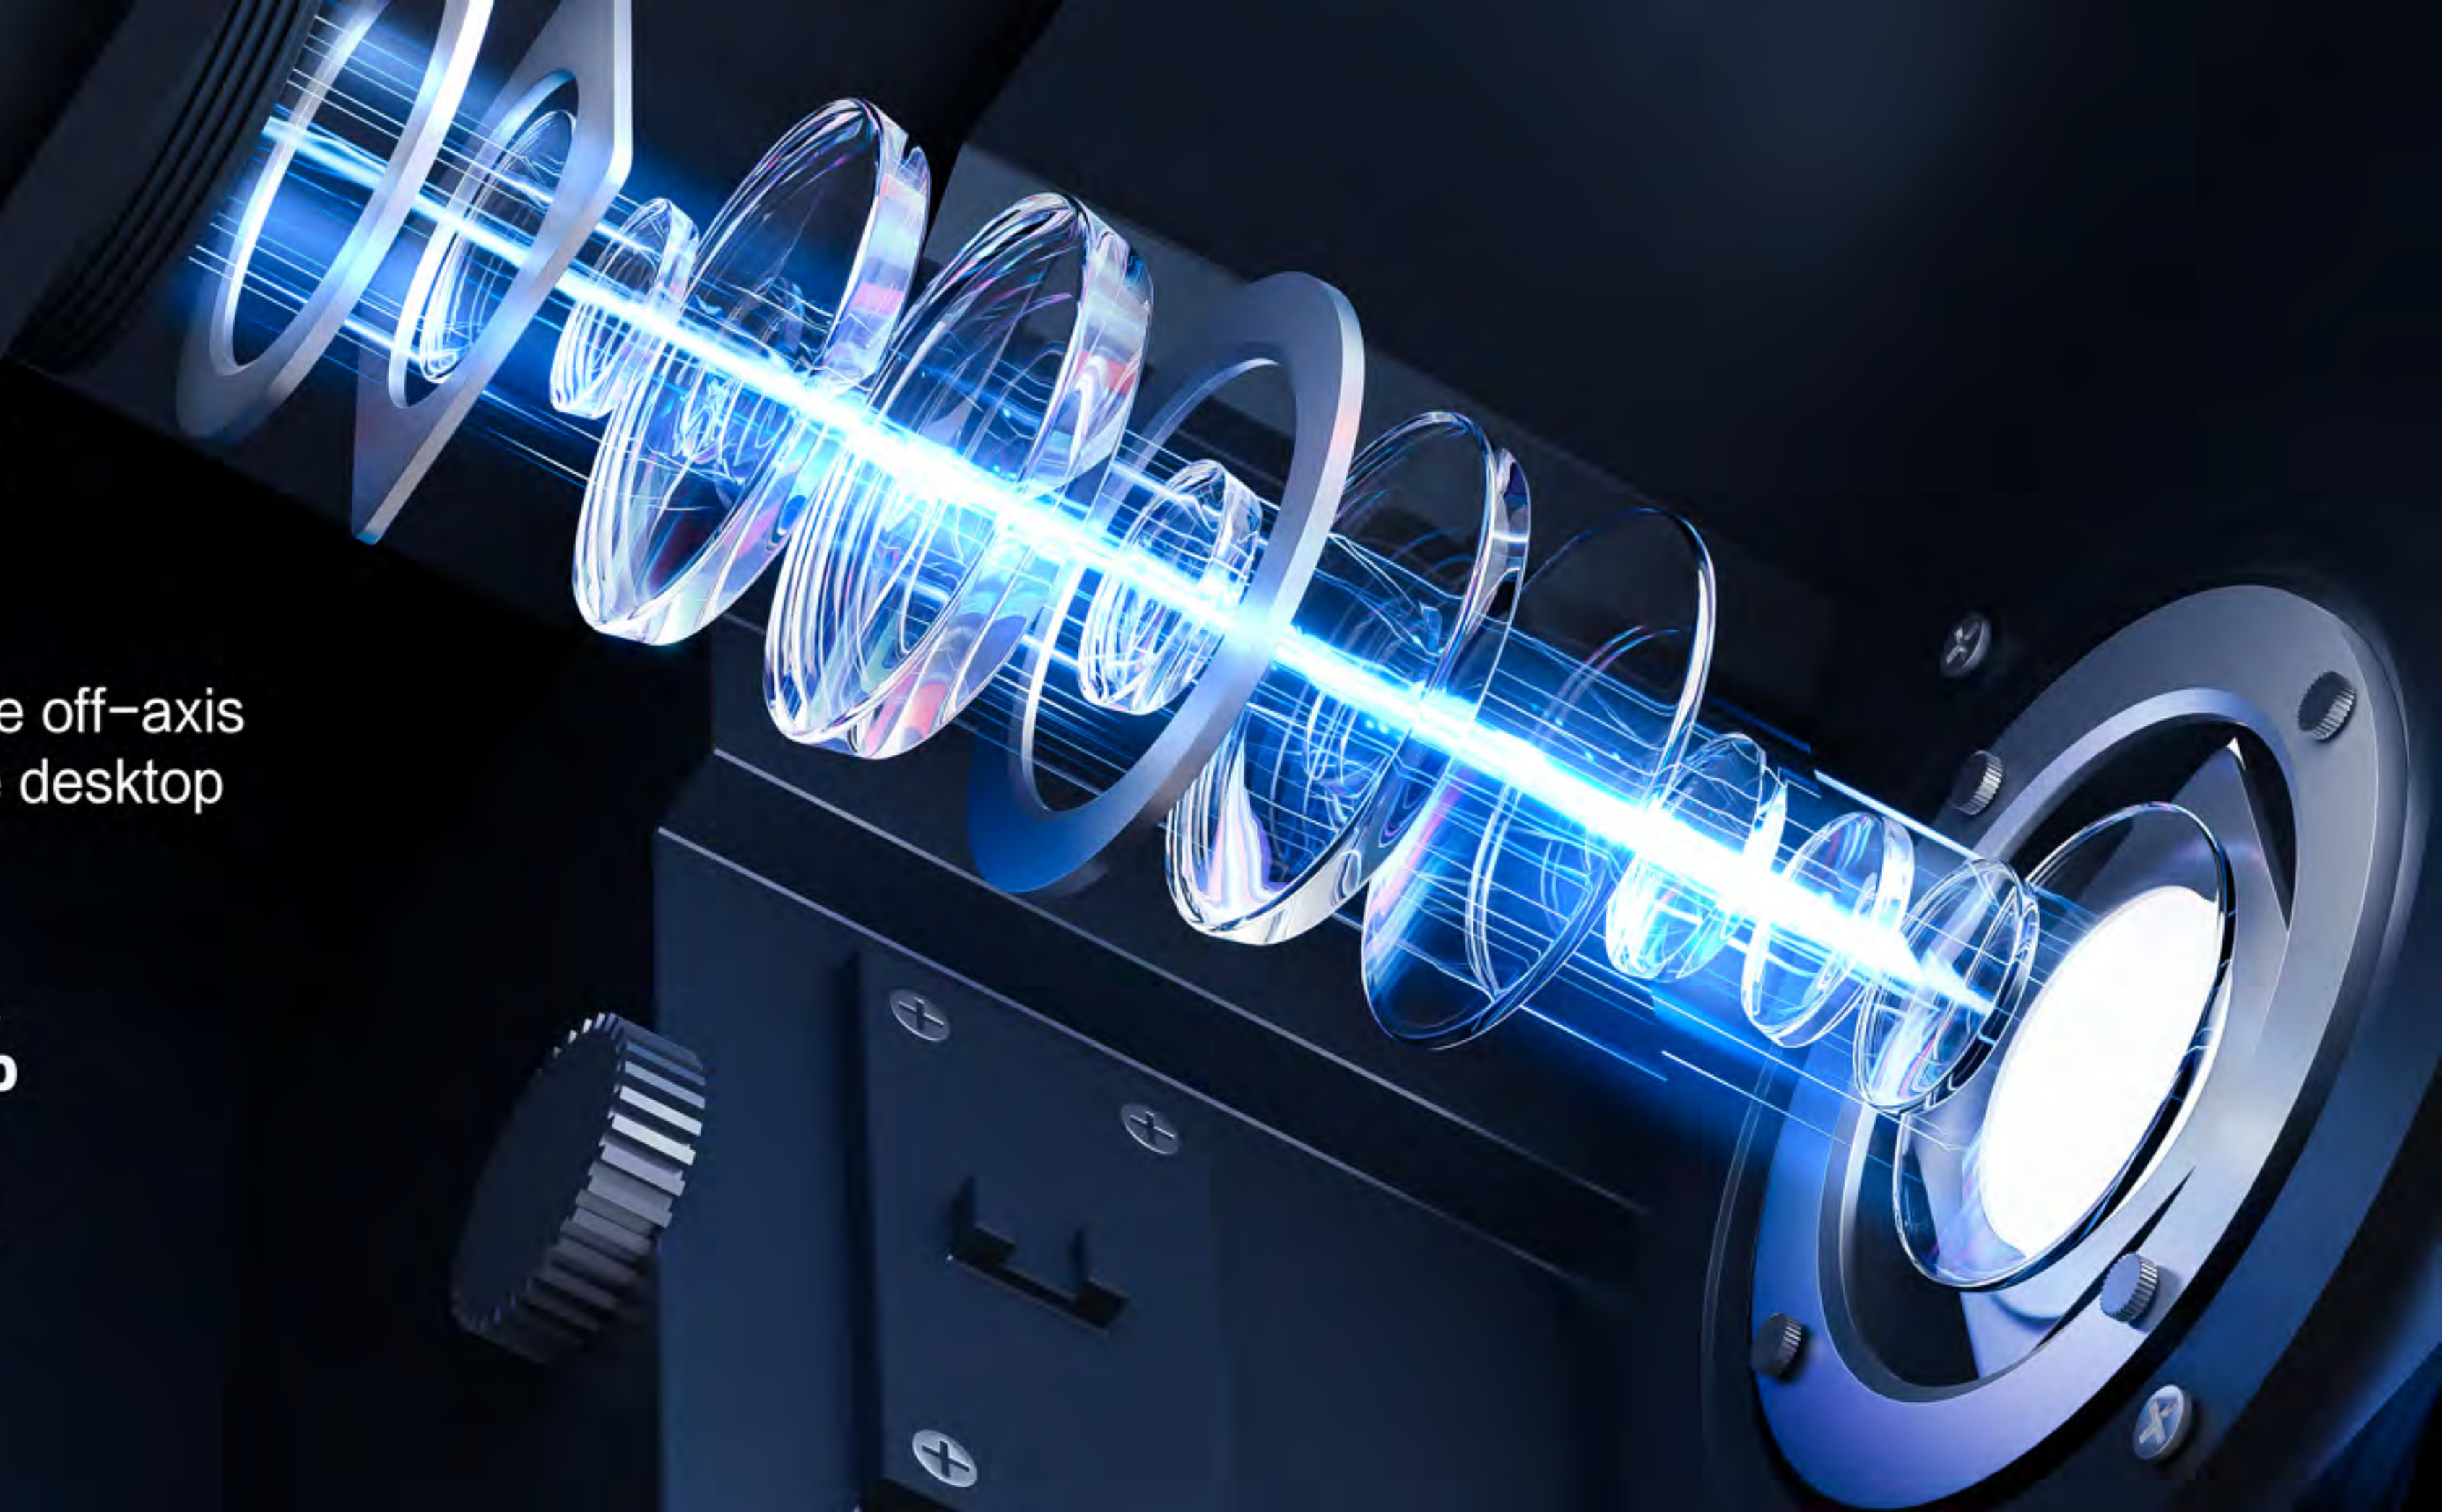

11 layer optical glass **100% off axis**

Closed lens design, anti pollution, and the off-axis light machine is not easily blocked by the desktop light

11 layer glass

optical machine

100%

off-axis