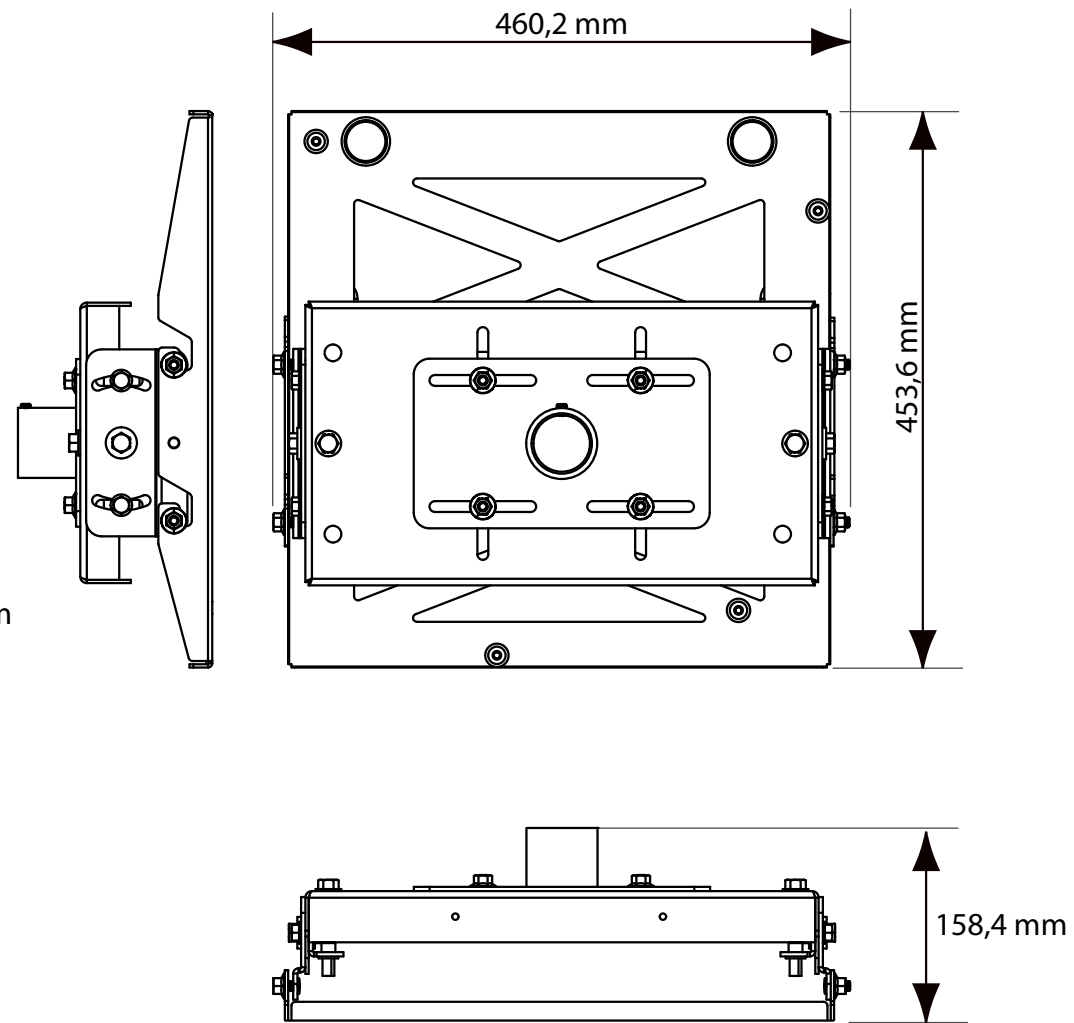

FORCE ONE (R9010101)

CEILING MOUNT (R9800108)