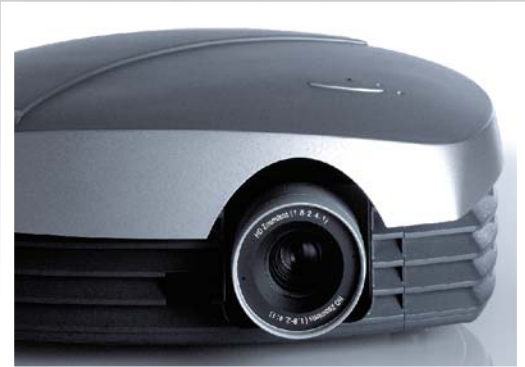

CV 70 XTRA HOME-CINEMA PROJECTOR

The CineVERSUM 70 XTRA shares the stylish European design of the CineVERSUM 60 and the CineVERSUM 70 but it comes equipped with Texas Instruments' latest High Definition DLP™ chip, the DarkChip 3™.

By means of its superior optical components, the CineVERSUM 70 XTRA is ideally suited for screen sizes ranging from 60" to 110" diagonal (130 cm to 244 cm wide), while a long or short throw zoom lens enables convenient installation in most environment.

With its full array of analog and digital inputs, including a new HDMI input, accommodating a wide variety of sources including DVD, satellite and TV receivers, as well as High Definition sources (1080p), the CineVERSUM 70 XTRA offers a breath-taking cinema experience in the comfort of your home.